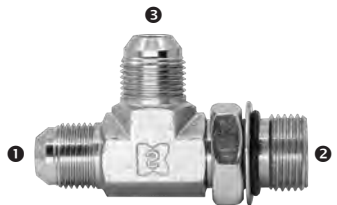

Tee Piece

JIC Male x UNO Male x JIC Male - Run Tee

Part Number	1 JIC M	2 UNO M	3 JIC M
QTELPL07	7/16	7/16	7/16
QTELPL09	9/16	9/16	9/16
QTELPL12	3/4	3/4	3/4
QTELPL121412	3/4	7/8	3/4
QTELPL14	7/8	7/8	7/8
QTELPL17	1 1/16	1 1/16	1 1/16
QTELPL172117	1 1/16	1 5/16	1 1/16
QTELPL21	1 5/16	1 5/16	1 5/16
QTELPL26	1 5/8	1 5/8	1 5/8