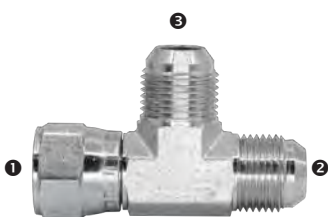

Tee Piece

JIC Female Swivel x JIC Male x JIC Male - Run Tee

M19 = 19MM Nut

Part Number	① JIC F S/W	② JIC M	③ JIC M
QTEKLL07	7/16	7/16	7/16
QTEKLL08	1/2	1/2	1/2
QTEKLL09	9/16	9/16	9/16
QTEKLL09-M19	9/16	9/16	9/16
QTEKLL12	3/4	3/4	3/4
QTEKLL120909	3/4	9/16	9/16
QTEKLL121209	3/4	3/4	9/16
QTEKLL14	7/8	7/8	7/8
QTEKLL141409	7/8	7/8	9/16
QTEKLL141412	7/8	7/8	3/4
QTEKLL17	1 1/16	1 1/16	1 1/16
QTEKLL171414	1 1/16	7/8	7/8
QTEKLL171714	1 1/16	1 1/16	7/8

Continued on following page..