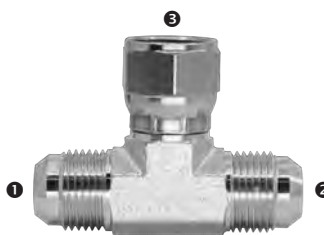

Tee Piece

JIC Male x JIC Male x JIC Female Swivel - Branch Tee

Part Number	1 JIC M	2 JIC M	3 JIC S/W
QTELLK07	7/16	7/16	7/16
QTELLK08	1/2	1/2	1/2
QTELLK09	9/16	9/16	9/16
QTELLK12	3/4	3/4	3/4
QTELLK14	7/8	7/8	7/8

Continued on following page..