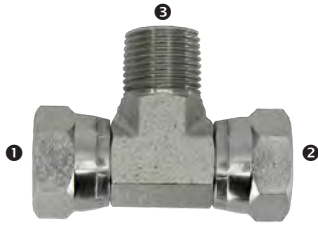

Tee Piece

Branch Tee

Tee Piece

BSPP Female Swivel x BSPP Female Swivel x BSPT Male

Part Number	1 BSPP F S/W	2 BSPP F S/W	3 BSPT M
QTEAAE08	1/2	1/2	1/2

JIC Male x JIC Male x BSPP Male - Branch Tee