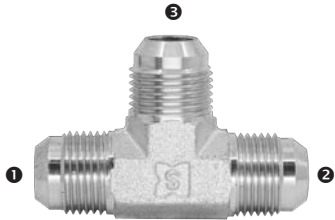

Tee Piece

Equal male

Tee Piece

JIC Male

Part Number	1 JIC M	2 JIC M	3 JIC M
QTEL07	7/16	7/16	7/16
QTEL09	9/16	9/16	9/16
QTEL090912	9/16	9/16	3/4
QTEL12	3/4	3/4	3/4
QTEL121209	3/4	3/4	9/16
QTEL121214	3/4	3/4	7/8
QTEL14	7/8	7/8	7/8
QTEL17	1 1/16	1 1/16	1 1/16
QTEL21	1 5/16	1 5/16	1 5/16
QTEL212117	1 5/16	1 5/16	1 1/16
QTEL26	1 5/8	1 5/8	1 5/8
QTEL30	1 7/8	1 7/8	1 7/8
QTEL40	2 1/2	2 1/2	2 1/2