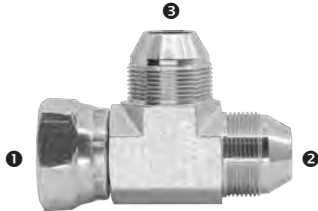

Tee Piece

JIC Male x NPT Male x JIC Male - Run Tee

Part Number	1 JIC M	2 NPT M	3 JIC M
QTELUL262026	1 5/8	1 1/4	1 5/8

Tee Piece

Run Tee

Tee Piece

JIS Female Komatsu Swivel x JIS Male x JIS Male - Metric

Part Number	1 JIS F S/W	2 JIS M	3 JIS M
QTEMNN14	14MM x 1.5	14MM x 1.5	14MM x 1.5
QTEMNN18	18MM x 1.5	18MM x 1.5	18MM x 1.5
QTEMNN22	22MM x 1.5	22MM x 1.5	22MM x 1.5
QTEMNN24	24MM x 1.5	24MM x 1.5	24MM x 1.5
QTEMNN30	30MM x 1.5	30MM x 1.5	30MM x 1.5