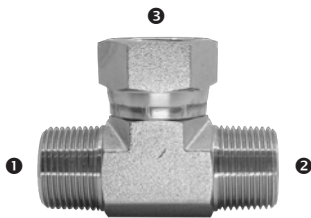

Tee Piece

Branch Tee

Tee Piece