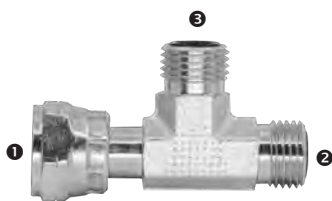

Tee Piece

Part Number	1 ORFS F S/W	2 ORFS M	3 ORFS M
QTEVWW09	9/16	9/16	9/16
QTEVWW11	11/16	11/16	11/16
QTEVWW13	13/16	13/16	13/16
QTEVWW16	1	1	1
QTEVWW19	1 3/16	1 3/16	1 3/16
QTEVWW23	1 7/16	1 7/16	1 7/16
QTEVWW27	1 11/16	1 11/16	1 11/16