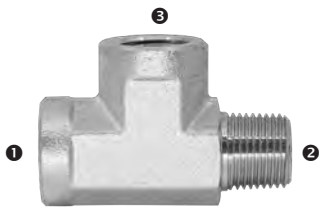

Tee Piece

NPT Female x NPT Male x NPT Female - Run Tee

Part Number	1 NPT F	2 NPT M	3 NPT F
QTETSUTS04	1/4	1/4	1/4
QTETSUTS06	3/8	3/8	3/8
QTETSUTS08	1/2	1/2	1/2
QTETSUTS12	3/4	3/4	3/4
QTETSUTS16	1	1	1