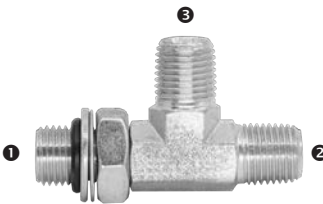

Tee Piece

BSPP Male x BSPT Male x BSPT Male - Run Tee

Part Number	1 BSPP M	2 BSPT M	3 BSPT M
QTEDEE04	1/4	1/4	1/4
QTEDEE06	3/8	3/8	3/8
QTEDEE08	1/2	1/2	1/2